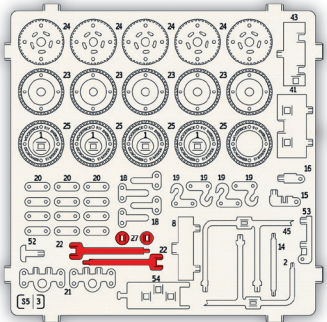

Wood Trick®
A NEW WORLD OF ART

MECHANICAL
3D PUZZLE

SAFARI CAR 4X4

2

1

[1]

2

1

2

[15]

[20]

11

11

0

10

10