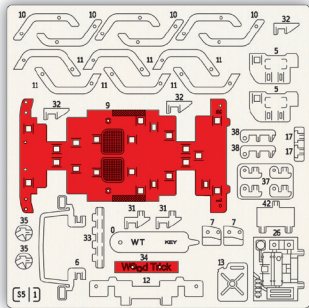

Wood Trick®
A NEW WORLD OF ART

MECHANICAL
3D PUZZLE

SAFARI CAR 4X4

2

1

[1]

2

1

2

[15]

[20]

11

11

0

10

10