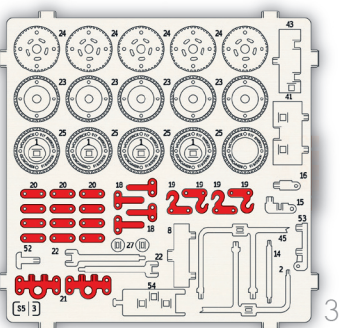

Wood Trick®
A NEW WORLD OF ART

MECHANICAL
3D PUZZLE

SAFARI CAR 4X4

2

1

[1]

2

1

2

[15]

[20]

11

11

0

10

10