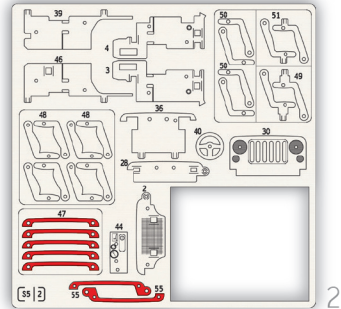

Wood Trick®
A NEW WORLD OF ART

MECHANICAL
3D PUZZLE

SAFARI CAR 4X4

2

1

[1]

2

1

2

[15]

[20]

11

11

0

10

10